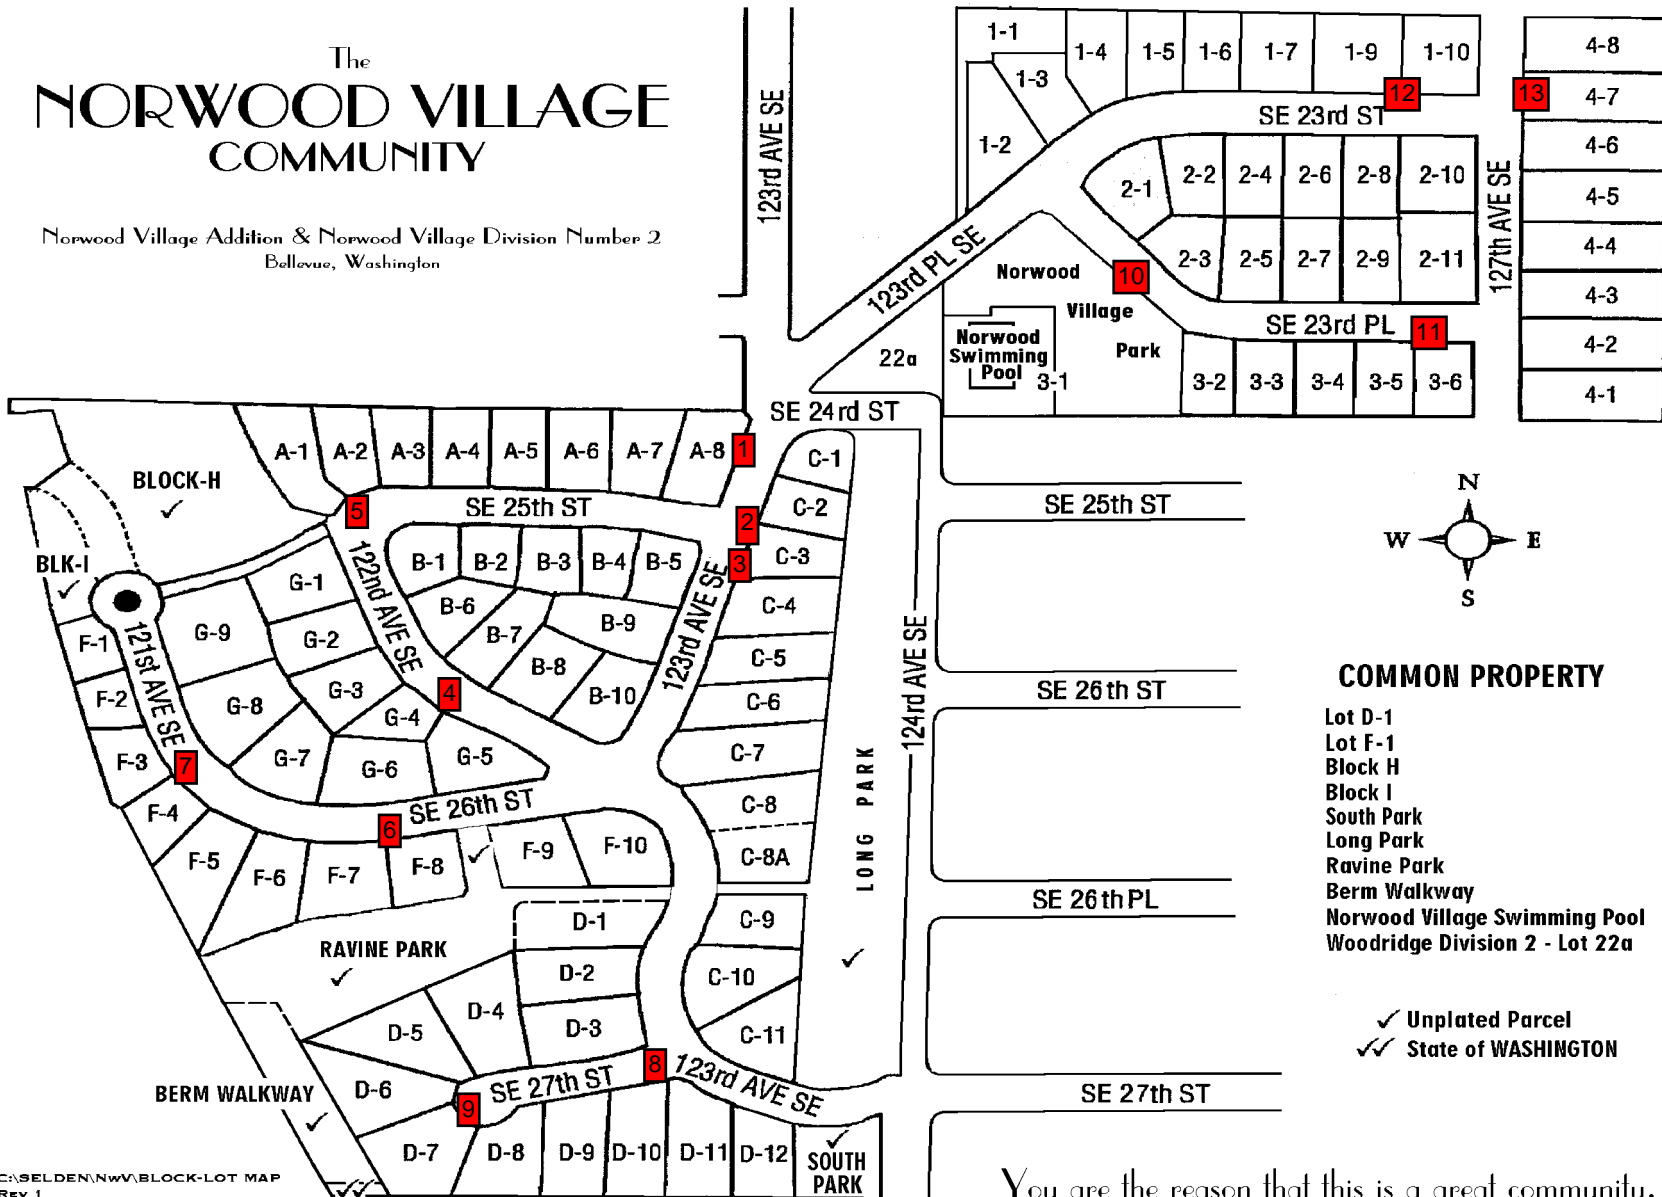

The NORWOOD VILLAGE COMMUNITY

Norwood Village Addition & Norwood Village Division Number 2
Bellevue, Washington

MARK BOXES

- 1 6
- 2 6
- 3 4
- 4 7
- 5 8
- 6 3
- 7 8
- 8 8
- 9 7
- 10 8
- 11 11
- 12 11
- 13 2

- COMMON PROPERTY**
- Lot D-1
 - Lot F-1
 - Block H
 - Block I
 - South Park
 - Long Park
 - Ravine Park
 - Berm Walkway
 - Norwood Village Swimming Pool
 - Woodridge Division 2 - Lot 22a
- ✓ Unplated Parcel
✓✓ State of WASHINGTON