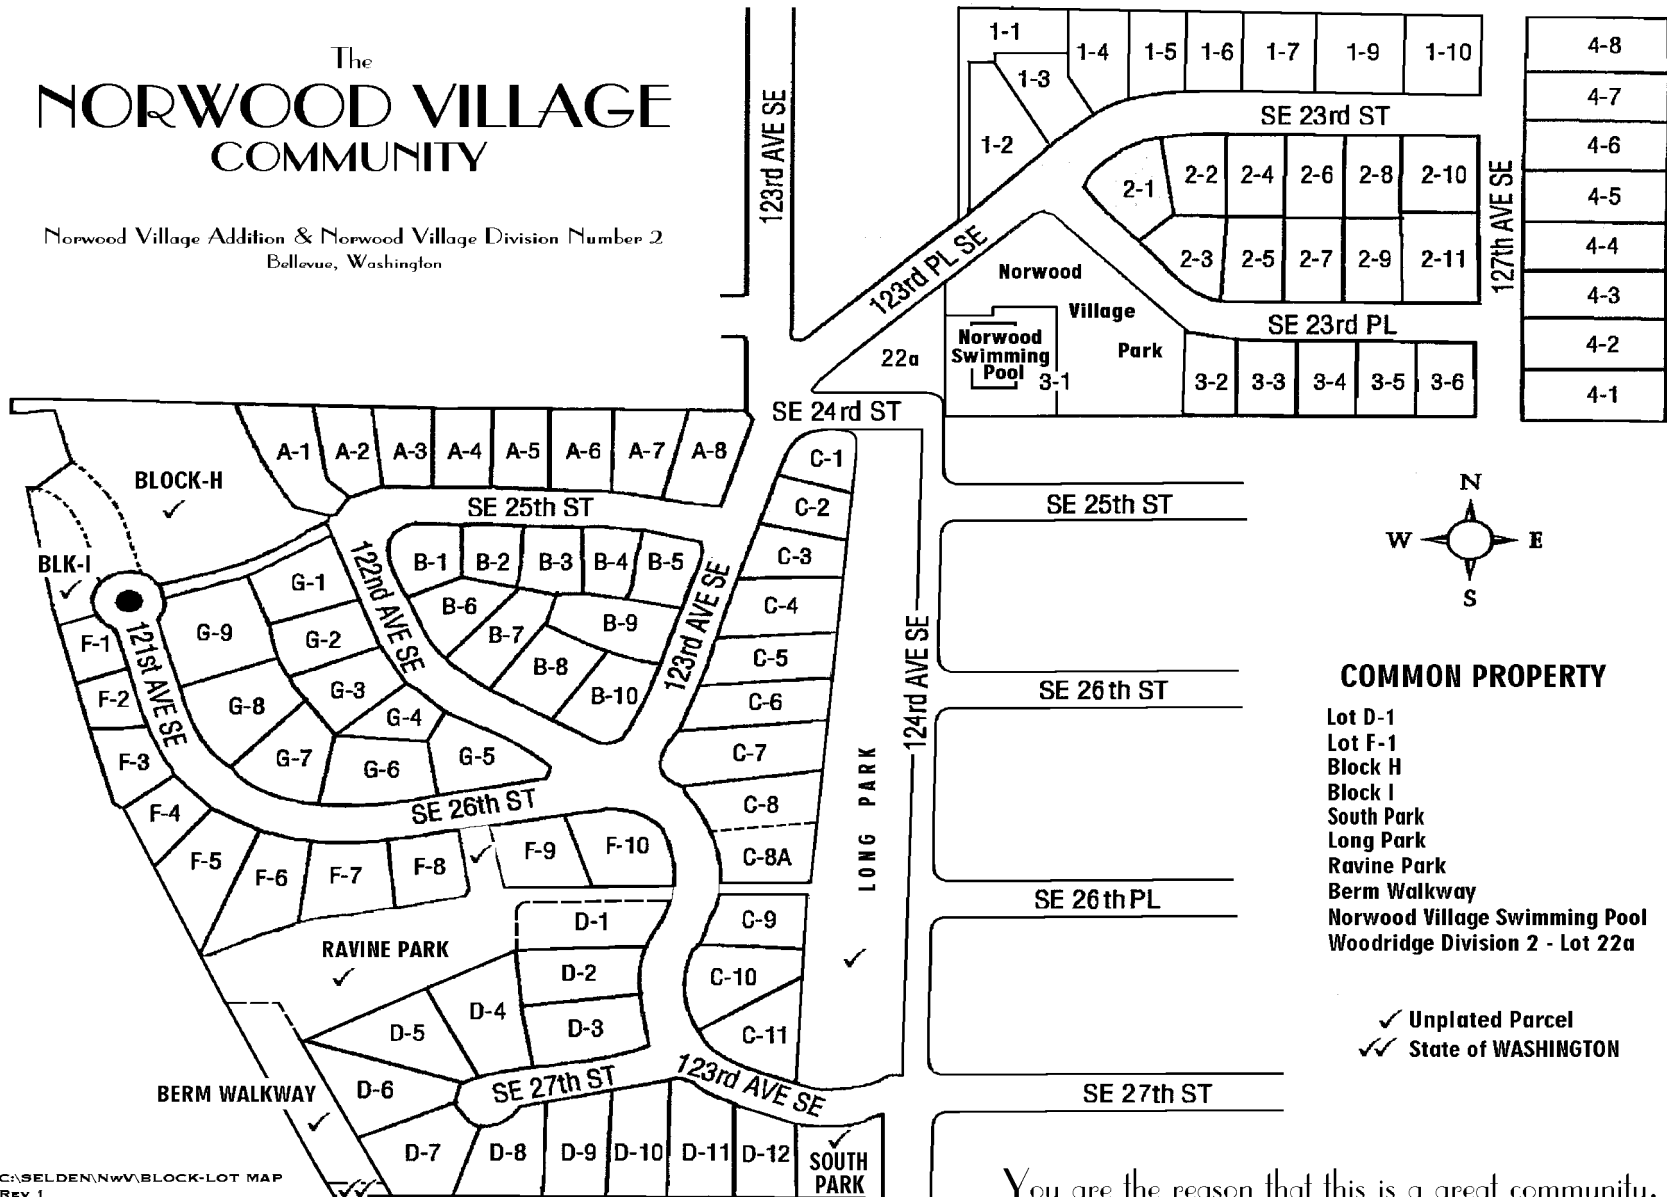

The NORWOOD VILLAGE COMMUNITY

Norwood Village Addition & Norwood Village Division Number 2
Bellevue, Washington

C:\EGLDEN\NWW\BLOCK-LOT MAP
REV 1

- COMMON PROPERTY**
- Lot D-1
 - Lot F-1
 - Block H
 - Block I
 - South Park
 - Long Park
 - Ravine Park
 - Berm Walkway
 - Norwood Village Swimming Pool
 - Woodridge Division 2 - Lot 22a

- ✓ Unplatted Parcel
- ✓✓ State of WASHINGTON

You are the reason that this is a great community.